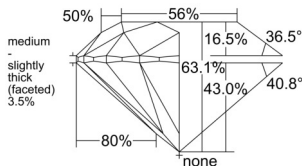

GIA®

FACSIMILE

GIA REPORT 6551445376

Verify this report at GIA.edu

GIA NATURAL DIAMOND DOSSIER®

June 09, 2026
GIA Report Number 6551445376
Shape and Cutting Style ..... Round Brilliant
Measurements ..... 5.59 - 5.65 x 3.55 mm

GRADING RESULTS

Carat Weight ..... 0.70 carat
Color Grade ..... H
Clarity Grade VS2
Cut Grade ..... Excellent

ADDITIONAL GRADING INFORMATION

Polish ..... Excellent
Symmetry ..... Very Good
Fluorescence ..... None
Clarity Characteristics ..... Cloud, Feather
Inscription(s): GIA 6551445376

PROPORTIONS

GRADING SCALES

GIA COLOR SCALE

COLOREDNESS	D
	E
	F
	G
	H
	I
	J
NEAR COLORLESS	K
	L
Faint	M
	N
	O
	P
Very Light	Q
	R
	S
	T
	U
	V
Light	W
	X
	Y
	Z

GIA CLARITY SCALE

FLAWLESS	VERY VERY SLIGHTLY INCLUDED	VS₁	VS₂	VS₁	VS₂	SI₁	SI₂	I₁	I₂	I₃					
											FLAWLESS	FLAWLESS	VERY SLIGHTLY INCLUDED	SLIGHTLY INCLUDED	INCLUDED

GIA CUT SCALE

EXCELLENT
VERY GOOD
GOOD
FAIR
POOR