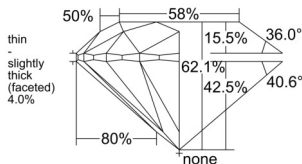

GIA®

FACSIMILE

GIA REPORT 6551445978

Verify this report at GIA.edu

GIA NATURAL DIAMOND DOSSIER®

June 09, 2026
GIA Report Number 6551445978
Shape and Cutting Style ..... Round Brilliant
Measurements ..... 5.09 - 5.12 x 3.17 mm

GRADING RESULTS

Carat Weight ..... 0.51 carat
Color Grade ..... F
Clarity Grade VVS1
Cut Grade ..... Excellent

ADDITIONAL GRADING INFORMATION

Polish ..... Excellent
Symmetry ..... Excellent
Fluorescence ..... None
Clarity Characteristics..... Pinpoint, Feather, Surface Graining
Inscription(s): GIA 6551445978

PROPORTIONS

GRADING SCALES

GIA COLOR SCALE

COLORLESS	D
	E
	F
	G
	H
	I
	J
NEAR COLORLESS	K
	L
FAIN	M
	N
	O
	P
	Q
	R
	S
	T
	U
	V
	W
	X
	Y
LIGHT	Z

GIA CLARITY SCALE

FLAWLESS	INTERNAL FLAWLESS	
		FLAWLESS
VERY VERY SLIGHTLY INCLUDED	VVS₁	
	VVS₂	
VERY SLIGHTLY INCLUDED	VS₁	
	VS₂	
SLIGHTLY INCLUDED	SI₁	
	SI₂	
INCLUDED	I₁	
	I₂	
	I₃	

GIA CUT SCALE

EXCELLENT
VERY GOOD
GOOD
FAIR
POOR