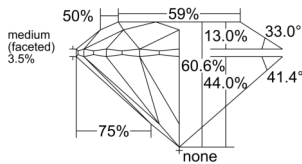

GIA®

FACSIMILE

GIA REPORT 6551446079

Verify this report at GIA.edu

GIA NATURAL DIAMOND DOSSIER®

June 08, 2026
GIA Report Number 6551446079
Shape and Cutting Style ..... Round Brilliant
Measurements ..... 4.35 - 4.37 x 2.64 mm

GRADING RESULTS

Carat Weight ..... 0.30 carat
Color Grade ..... G
Clarity Grade VS2
Cut Grade ..... Excellent

ADDITIONAL GRADING INFORMATION

Polish ..... Excellent
Symmetry ..... Excellent
Fluorescence ..... None
Clarity Characteristics ..... Cloud, Crystal, Feather
Inscription(s): GIA 6551446079

PROPORTIONS

Profile to actual proportions

GRADING SCALES

GIA COLOR SCALE	GIA CLARITY SCALE	GIA CUT SCALE	
D	FLAWLESS	EXCELLENT	
E	INTERNALLY FLAWLESS		
F		VVS₁	VERY GOOD
G	VVS₂		
H	VS₁	GOOD	
I	VS₂		
J	SI₁	FAIR	
K	SI₂		
L	I₁	POOR	
M	I₂		
N	I₃		
O			
P			
Q			
R			
S			
T			
U			
V			
W			
X			
Y			
Z