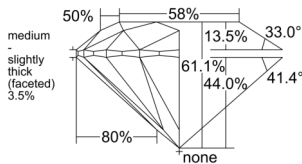

GIA®

FACSIMILE

GIA REPORT 6551453639

Verify this report at GIA.edu

GIA NATURAL DIAMOND DOSSIER®

June 09, 2026
GIA Report Number 6551453639
Shape and Cutting Style ..... Round Brilliant
Measurements ..... 3.65 - 3.67 x 2.24 mm

GRADING RESULTS

Carat Weight ..... 0.18 carat
Color Grade ..... D
Clarity Grade VS1
Cut Grade ..... Excellent

ADDITIONAL GRADING INFORMATION

Polish ..... Excellent
Symmetry ..... Excellent
Fluorescence ..... None
Clarity Characteristics ..... Cloud
Inscription(s): GIA 6551453639

PROPORTIONS

Profile to actual proportions