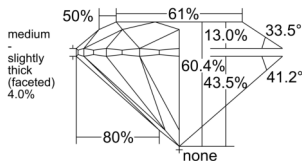

GIA®

FACSIMILE

GIA REPORT 6551456669

Verify this report at GIA.edu

GIA NATURAL DIAMOND DOSSIER®

June 11, 2026
GIA Report Number 6551456669
Shape and Cutting Style ..... Round Brilliant
Measurements ..... 4.98 - 5.01 x 3.02 mm

GRADING RESULTS

Carat Weight ..... 0.46 carat
Color Grade ..... K
Clarity Grade VS1
Cut Grade ..... Excellent

ADDITIONAL GRADING INFORMATION

Polish ..... Excellent
Symmetry ..... Excellent
Fluorescence ..... None
Clarity Characteristics ..... Cloud, Pinpoint
Inscription(s): GIA 6551456669

PROPORTIONS

Profile to actual proportions