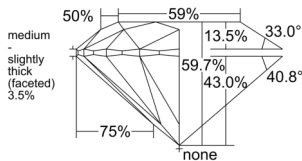

GIA®

FACSIMILE

GIA REPORT 6551457249

Verify this report at GIA.edu

GIA NATURAL DIAMOND DOSSIER®

June 11, 2026
GIA Report Number 6551457249
Shape and Cutting Style ..... Round Brilliant
Measurements ..... 4.68 - 4.71 x 2.80 mm

GRADING RESULTS

Carat Weight ..... 0.37 carat
Color Grade ..... H
Clarity Grade VS1
Cut Grade ..... Excellent

ADDITIONAL GRADING INFORMATION

Polish ..... Excellent
Symmetry ..... Excellent
Fluorescence ..... None
Clarity Characteristics ..... Cloud, Feather, Pinpoint
Inscription(s): GIA 6551457249

PROPORTIONS

Profile to actual proportions

GRADING SCALES

GIA COLOR SCALE	GIA CLARITY SCALE	GIA CUT SCALE	
D	FLAWLESS	EXCELLENT	
E	INTERNALLY FLAWLESS		
F		VVS₁	VERY GOOD
G	VVS₂		
H	VS₁	GOOD	
I	VS₂		
J	SI₁	FAIR	
K	SI₂		
L	I₁	POOR	
M			
N			
O	I₂		
P			
Q			
R	I₃		
S			
T			
U			
V			
W			
X			
Y			
Z