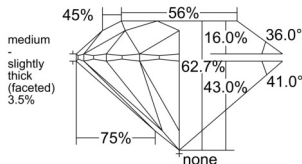

GIA®

FACSIMILE

GIA REPORT 6551457836

Verify this report at GIA.edu

GIA NATURAL DIAMOND DOSSIER®

June 12, 2026
GIA Report Number 6551457836
Shape and Cutting Style ..... Round Brilliant
Measurements ..... 4.32 - 4.33 x 2.71 mm

GRADING RESULTS

Carat Weight ..... 0.31 carat
Color Grade ..... J
Clarity Grade VVS1
Cut Grade ..... Excellent

ADDITIONAL GRADING INFORMATION

Polish ..... Excellent
Symmetry ..... Excellent
Fluorescence ..... None
Clarity Characteristics..... Pinpoint, Feather, Surface Graining
Inscription(s): GIA 6551457836

PROPORTIONS

Profile to actual proportions

GRADING SCALES

GIA COLOR SCALE

COLORLESS	D
	E
	F
	G
	H
	I
	J
NEAR COLORLESS	K
	L
FAIN	M
	N
	O
	P
	R
	S
	T
	U
	V
	W
	X
	Y
LIGHT	Z

GIA CLARITY SCALE

FLAWLESS	VERY VERY SLIGHTLY INCLUDED	VVS₁	
			VVS₂
INTERNALLY FLAWLESS	VERY SLIGHTLY INCLUDED	VS₁	
		VS₂	
SLIGHTLY INCLUDED	INCLUDED	SI₁	
		SI₂	
		I₁	
		I₂	
		I₃	

GIA CUT SCALE

EXCELLENT
VERY GOOD
GOOD
FAIR
POOR