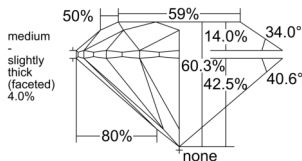

GIA®

FACSIMILE

GIA REPORT 6551465944

Verify this report at GIA.edu

GIA NATURAL DIAMOND DOSSIER®

June 11, 2026
GIA Report Number 6551465944
Shape and Cutting Style ..... Round Brilliant
Measurements ..... 4.98 - 5.00 x 3.01 mm

GRADING RESULTS

Carat Weight ..... 0.46 carat
Color Grade ..... F
Clarity Grade VS1
Cut Grade ..... Excellent

ADDITIONAL GRADING INFORMATION

Polish ..... Excellent
Symmetry ..... Excellent
Fluorescence ..... None
Clarity Characteristics ..... Feather, Cloud
Inscription(s): GIA 6551465944

PROPORTIONS

Profile to actual proportions

GRADING SCALES

GIA COLOR SCALE

COLORESS	D
	E
	F
	G
	H
	I
	J
NEAR COLORESS	K
	L
FANIT	M
	N
	O
	P
VERY LIGHT	Q
	R
	S
	T
	U
	V
LIGHT	W
	X
	Y
	Z

GIA CLARITY SCALE

FLAWLESS	INTERNAL FLAWLESS	
		FLAWLESS
VERY VERY SLIGHTLY INCLUDED	VVS₁	
	VVS₂	
VERY SLIGHTLY INCLUDED	VS₁	
	VS₂	
SLIGHTLY INCLUDED	SI₁	
	SI₂	
INCLUDED	I₁	
	I₂	
	I₃	

GIA CUT SCALE

EXCELLENT	
	VERY GOOD
GOOD	
FAIR	
POOR