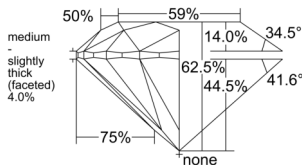

GIA®

FACSIMILE

GIA REPORT 6551466906

Verify this report at GIA.edu

GIA NATURAL DIAMOND DOSSIER®

June 12, 2026
GIA Report Number 6551466906
Shape and Cutting Style ..... Round Brilliant
Measurements ..... 5.28 - 5.31 x 3.31 mm

GRADING RESULTS

Carat Weight ..... 0.57 carat
Color Grade ..... G
Clarity Grade VVS1
Cut Grade ..... Excellent

ADDITIONAL GRADING INFORMATION

Polish ..... Excellent
Symmetry ..... Excellent
Fluorescence ..... None
Clarity Characteristics ..... Pinpoint, Feather
Inscription(s): GIA 6551466906

PROPORTIONS

Profile to actual proportions

GRADING SCALES

GIA COLOR SCALE

COLORESS	D
	E
	F
	G
	H
	I
NEAR COLORESS	J
	K
	L
FANT	M
	N
	O
	P
	Q
VERY LIGHT	R
	S
	T
	U
	V
	W
	X
	Y
LIGHT	Z

GIA CLARITY SCALE

VERY VERY SLIGHTLY INCLUDED	FLAWLESS
	INTERNALLY FLAWLESS
VERY SLIGHTLY INCLUDED	VVS₁
	VVS₂
SLIGHTLY INCLUDED	VS₁
	VS₂
INCLUDED	SI₁
	SI₂
	I₁
	I₂
	I₃

GIA CUT SCALE

EXCELLENT
VERY GOOD
GOOD
FAIR
POOR