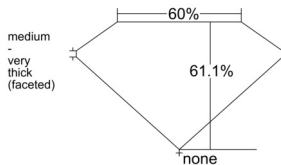

GIA®

FACSIMILE

GIA REPORT 6551466958

Verify this report at GIA.edu

GIA NATURAL DIAMOND DOSSIER®

June 10, 2026
GIA Report Number 6551466958
Shape and Cutting Style ..... Pear Brilliant
Measurements ..... 6.20 x 3.89 x 2.38 mm

GRADING RESULTS

Carat Weight ..... 0.35 carat
Color Grade ..... D
Clarity Grade S11

ADDITIONAL GRADING INFORMATION

Polish ..... Excellent
Symmetry ..... Very Good
Fluorescence ..... None
Clarity Characteristics ..... Crystal
Inscription(s): GIA 6551466958

PROPORTIONS

Profile not to actual proportions

GRADING SCALES

GIA COLOR SCALE		GIA CLARITY SCALE	
COLORLESS	D	VERY VERY SLIGHTLY INCLUDED	FLAWLESS
	E		INTERNALLY FLAWLESS
	F		VVS₁
	G		VVS₂
	H		VS₁
	I		VS₂
	J		S1₁
	K		S1₂
	L		I₁
	M		I₂
NEAR COLORLESS	N	SLIGHTLY INCLUDED	I₃
	O		
	P		
	Q		
FAINT	R	INCLUDED	
	S		
	T		
	U		
VERY LIGHT	V		
	W		
	X		
	Y		
LIGHT	Z