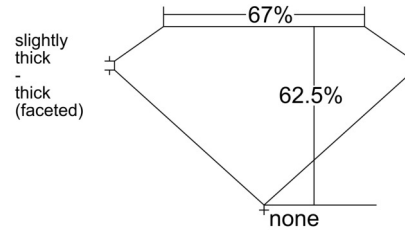

GIA NATURAL DIAMOND GRADING REPORT

June 12, 2026
GIA Report Number 6551468580
Shape and Cutting Style Oval Brilliant
Measurements 8.55 x 5.51 x 3.44 mm

GRADING RESULTS

Carat Weight 1.03 carat
Color Grade I
Clarity Grade VVS1

Profile not to actual proportions

CLARITY CHARACTERISTICS

KEY TO SYMBOLS*

- Cloud
- Pinpoint

* Red symbols denote internal characteristics (inclusions). Green or black symbols denote external characteristics (blemishes). Diagram is an approximate representation of the diamond, and symbols shown indicate type, position, and approximate size of clarity characteristics. All clarity characteristics may not be shown. Details of finish are not shown.