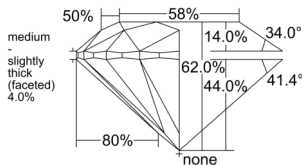

GIA®

FACSIMILE

GIA REPORT 6551468694

Verify this report at GIA.edu

GIA NATURAL DIAMOND DOSSIER®

June 11, 2026
GIA Report Number 6551468694
Shape and Cutting Style ..... Round Brilliant
Measurements ..... 4.32 - 4.35 x 2.69 mm

GRADING RESULTS

Carat Weight ..... 0.31 carat
Color Grade ..... F
Clarity Grade VVS2
Cut Grade ..... Excellent

ADDITIONAL GRADING INFORMATION

Polish ..... Excellent
Symmetry ..... Excellent
Fluorescence ..... None
Clarity Characteristics ..... Pinpoint, Feather
Inscription(s): GIA 6551468694

PROPORTIONS

Profile to actual proportions

GRADING SCALES

GIA COLOR SCALE

COLORESS	D
	E
	F
	G
	H
	I
	J
NEAR COLORESS	K
	L
FANIT	M
	N
	O
	P
	Q
VERY LIGHT	R
	S
	T
	U
	V
	W
	X
	Y
LIGHT	Z

GIA CLARITY SCALE

VERY VERY SLIGHTLY INCLUDED	FLAWLESS
	INTERNALLY FLAWLESS
VERY SLIGHTLY INCLUDED	VVS₁
	VVS₂
SLIGHTLY INCLUDED	VS₁
	VS₂
INCLUDED	SI₁
	SI₂
	I₁
	I₂
	I₃

GIA CUT SCALE

EXCELLENT
VERY GOOD
GOOD
FAIR
POOR