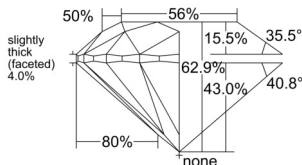

GIA®

FACSIMILE

GIA REPORT 6551469701

Verify this report at gia.edu

GIA NATURAL DIAMOND DOSSIER®

June 15, 2026
GIA Report Number 6551469701
Shape and Cutting Style ..... Round Brilliant
Measurements ..... 5.74 - 5.79 x 3.63 mm

GRADING RESULTS

Carat Weight ..... 0.75 carat
Color Grade ..... G
Clarity Grade VS1
Cut Grade ..... Excellent

ADDITIONAL GRADING INFORMATION

Polish ..... Excellent
Symmetry ..... Excellent
Fluorescence ..... None
Clarity Characteristics..... Crystal, Needle, Pinpoint
Inscription(s): GIA 6551469701

PROPORTIONS

Profile to actual proportions

GRADING SCALES

GIA COLOR SCALE	GIA CLARITY SCALE	GIA CUT SCALE
COLOURLESS	FLAWLESS	EXCELLENT
D	INTERNALLY FLAWLESS	
E	VVS₁	VERY GOOD
F		
G	VVS₂	GOOD
H	VS₁	
I	VS₂	FAIR
J	SI₁	
K	SI₂	POOR
L	I₁	
M	I₂	
N	I₃	
O		
P		
Q		
R		
S		
T		
U		
V		
W		
X		
Y		
Z