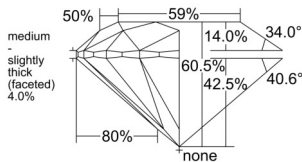

GIA®

FACSIMILE

GIA REPORT 6551477259

Verify this report at GIA.edu

GIA NATURAL DIAMOND DOSSIER®

June 15, 2026
GIA Report Number 6551477259
Shape and Cutting Style ..... Round Brilliant
Measurements ..... 4.51 - 4.53 x 2.73 mm

GRADING RESULTS

Carat Weight ..... 0.34 carat
Color Grade ..... J
Clarity Grade S11
Cut Grade ..... Excellent

ADDITIONAL GRADING INFORMATION

Polish ..... Excellent
Symmetry ..... Excellent
Fluorescence ..... None
Clarity Characteristics ..... Cloud, Crystal
Inscription(s): GIA 6551477259

PROPORTIONS

GRADING SCALES

GIA COLOR SCALE

COLOURESS	D
	E
	F
	G
	H
	I
	J
NEAR COLOURESS	K
	L
FADING	M
	N
	O
	P
	R
	S
	T
	U
	V
	W
	X
	Y
	Z

GIA CLARITY SCALE

FLAWLESS	INTERNAL FLAWLESS	
		VERY VERY SLIGHTLY INCLUDED
VVS₁	VERY SLIGHTLY INCLUDED	
VVS₂	SLIGHTLY INCLUDED	
VS₁	INCLUDED	
VS₂		
S1₁	POOR	
S1₂		
I₁		
I₂		
I₃		

GIA CUT SCALE

EXCELLENT
VERY GOOD
GOOD
FAIR
POOR