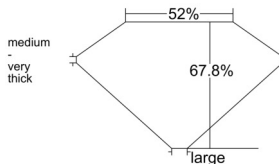

GIA®

FACSIMILE

GIA REPORT 6551479818

Verify this report at GIA.edu

GIA NATURAL DIAMOND DOSSIER®

June 15, 2026
GIA Report Number 6551479818
Shape and Cutting Style ..... Old Mine Brilliant
Measurements ..... 6.15 x 4.92 x 3.34 mm

GRADING RESULTS

Carat Weight ..... 0.81 carat
Color Grade ..... J
Clarity Grade VVS2

ADDITIONAL GRADING INFORMATION

Polish ..... Excellent
Symmetry ..... Excellent
Fluorescence ..... None
Clarity Characteristics ..... Pinpoint, Feather
Inscription(s): GIA 6551479818

PROPORTIONS

Profile not to actual proportions

GRADING SCALES

GIA COLOR SCALE		GIA CLARITY SCALE			
COLORLESS	D	VERY VERY SLIGHTLY INCLUDED	FLAWLESS		
	E		INTERNALLY FLAWLESS		
	F	VERY SLIGHTLY INCLUDED	VVS₁		
	G		VVS₂		
	H		VS₁		
	NEAR COLORLESS	I	SLIGHTLY INCLUDED	VS₂	
		J		SI₁	
		FAINT	K	INCLUDED	SI₂
			L		I₁
			M		I₂
VERT LIGHT	N	LIGHT	I₃		
	O				
	P				
	Q				
	R				
	S