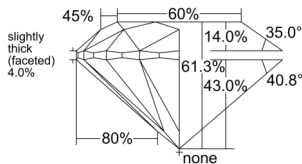

GIA®

FACSIMILE

GIA REPORT 6551484599

Verify this report at GIA.edu

GIA NATURAL DIAMOND DOSSIER®

June 15, 2026
GIA Report Number 6551484599
Shape and Cutting Style ..... Round Brilliant
Measurements ..... 4.69 - 4.73 x 2.89 mm

GRADING RESULTS

Carat Weight ..... 0.40 carat
Color Grade ..... E
Clarity Grade VS1
Cut Grade ..... Excellent

ADDITIONAL GRADING INFORMATION

Polish ..... Excellent
Symmetry ..... Excellent
Fluorescence ..... None
Clarity Characteristics ..... Cloud, Needle, Pinpoint
Inscription(s): GIA 6551484599

PROPORTIONS

Profile to actual proportions

GRADING SCALES

GIA COLOR SCALE

COLORED	D
	E
	F
	G
	H
	I
	J
NEAR COLORLESS	K
	L
FAIN	M
	N
	O
	P
	Q
VERY LIGHT	R
	S
	T
	U
	V
	W
	X
	Y
LIGHT	Z

GIA CLARITY SCALE

FLAWLESS	VERY VERY SLIGHTLY INCLUDED	VS₁	VS₂	VS₁	SI₁	SI₂	I₁	I₂	I₃			
										VERY SLIGHTLY INCLUDED	SLIGHTLY INCLUDED	INCLUDED

GIA CUT SCALE

EXCELLENT
VERY GOOD
GOOD
FAIR
POOR