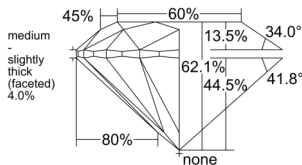

GIA®

FACSIMILE

GIA NATURAL DIAMOND DOSSIER®

June 15, 2026
GIA Report Number 6551485341
Shape and Cutting Style ..... Round Brilliant
Measurements ..... 4.29 - 4.30 x 2.67 mm

GRADING RESULTS

Carat Weight ..... 0.30 carat
Color Grade ..... K
Clarity Grade VS1
Cut Grade ..... Excellent

ADDITIONAL GRADING INFORMATION

Polish ..... Excellent
Symmetry ..... Excellent
Fluorescence ..... None
Clarity Characteristics ..... Feather, Pinpoint
Inscription(s): GIA 6551485341

GIA REPORT 6551485341

Verify this report at GIA.edu

PROPORTIONS

Profile to actual proportions