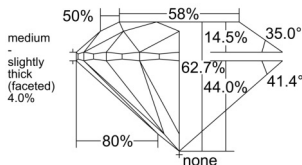

GIA®

FACSIMILE

GIA REPORT 6551489386

Verify this report at GIA.edu

GIA NATURAL DIAMOND DOSSIER®

June 15, 2026
GIA Report Number 6551489386
Shape and Cutting Style ..... Round Brilliant
Measurements ..... 4.39 - 4.43 x 2.77 mm

GRADING RESULTS

Carat Weight ..... 0.33 carat
Color Grade ..... E
Clarity Grade VS1
Cut Grade ..... Excellent

ADDITIONAL GRADING INFORMATION

Polish ..... Excellent
Symmetry ..... Excellent
Fluorescence ..... Faint
Clarity Characteristics ..... Crystal, Cloud
Inscription(s): GIA 6551489386

PROPORTIONS

Profile to actual proportions

GRADING SCALES

GIA COLOR SCALE

COLORLESS	D
	E
	F
	G
	H
	I
	J
NEAR COLORLESS	K
	L
FAIN	M
	N
	O
	P
VERY LIGHT	Q
	R
	S
	T
	U
	V
	W
	X
	Y
LIGHT	Z

GIA CLARITY SCALE

FLAWLESS	INTERNAL FLAWLESS	
		FLAWLESS
VERY VERY SLIGHTLY INCLUDED	VVS₁	
	VVS₂	
VERY SLIGHTLY INCLUDED	VS₁	
	VS₂	
SLIGHTLY INCLUDED	SI₁	
	SI₂	
INCLUDED	I₁	
	I₂	
	I₃	

GIA CUT SCALE

EXCELLENT
VERY GOOD
GOOD
FAIR
POOR