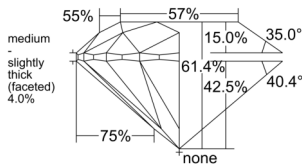

GIA®

FACSIMILE

GIA REPORT 6551490091

Verify this report at GIA.edu

GIA NATURAL DIAMOND DOSSIER®

June 17, 2026
GIA Report Number 6551490091
Shape and Cutting Style ..... Round Brilliant
Measurements ..... 5.66 - 5.71 x 3.49 mm

GRADING RESULTS

Carat Weight ..... 0.70 carat
Color Grade ..... E
Clarity Grade S11
Cut Grade ..... Very Good

ADDITIONAL GRADING INFORMATION

Polish ..... Excellent
Symmetry ..... Excellent
Fluorescence ..... None
Clarity Characteristics..... Crystal, Feather, Cloud
Inscription(s): GIA 6551490091

PROPORTIONS

Profile to actual proportions

GRADING SCALES

GIA COLOR SCALE

COLORED	D
	E
	F
	G
	H
	I
	J
NEAR COLORLESS	K
	L
FAIN	M
	N
	O
	P
	R
	S
	T
	U
	V
	W
	X
	Y
LIGHT	Z

GIA CLARITY SCALE

FLAWLESS	VERY VERY SLIGHTLY INCLUDED	VVS₁	VVS₂	VS₁	VS₂	SI₁	SI₂	I₁	I₂	I₃	
											FLAWLESS
INTERNALLY FLAWLESS	VERY SLIGHTLY INCLUDED										

GIA CUT SCALE

EXCELLENT
VERY GOOD
GOOD
FAIR
POOR