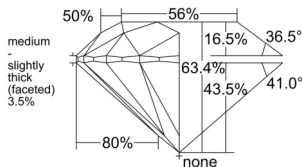

GIA®

FACSIMILE

GIA REPORT 6551493143

Verify this report at GIA.edu

GIA NATURAL DIAMOND DOSSIER®

June 24, 2026
GIA Report Number 6551493143
Shape and Cutting Style ..... Round Brilliant
Measurements ..... 5.03 - 5.06 x 3.20 mm

GRADING RESULTS

Carat Weight ..... 0.50 carat
Color Grade ..... H
Clarity Grade VS1
Cut Grade ..... Excellent

ADDITIONAL GRADING INFORMATION

Polish ..... Excellent
Symmetry ..... Very Good
Fluorescence ..... Faint
Clarity Characteristics ..... Feather, Cloud
Inscription(s): GIA 6551493143

PROPORTIONS

GRADING SCALES

GIA COLOR SCALE	GIA CLARITY SCALE	GIA CUT SCALE
Colorless	Flawless	Excellent
Near Colorless	Internally Flawless	
Faint	VVS₁	Very Good
Very Light	VVS₂	
Light	VS₁	Good
	VS₂	
	S₁	Fair
	S₂	
	I₁	Poor
	I₂	
	I₃