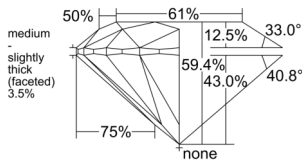

GIA®

FACSIMILE

GIA REPORT 6551493736

Verify this report at GIA.edu

GIA NATURAL DIAMOND DOSSIER®

June 15, 2026
GIA Report Number 6551493736
Shape and Cutting Style ..... Round Brilliant
Measurements ..... 4.92 - 4.95 x 2.93 mm

GRADING RESULTS

Carat Weight ..... 0.43 carat
Color Grade ..... G
Clarity Grade S11
Cut Grade ..... Excellent

ADDITIONAL GRADING INFORMATION

Polish ..... Excellent
Symmetry ..... Excellent
Fluorescence ..... None
Clarity Characteristics ..... Feather
Inscription(s): GIA 6551493736

PROPORTIONS

Profile to actual proportions