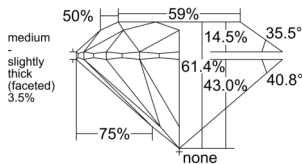

GIA®

FACSIMILE

GIA REPORT 6551493879

Verify this report at GIA.edu

GIA NATURAL DIAMOND DOSSIER®

June 16, 2026
GIA Report Number 6551493879
Shape and Cutting Style ..... Round Brilliant
Measurements ..... 4.76 - 4.79 x 2.93 mm

GRADING RESULTS

Carat Weight ..... 0.41 carat
Color Grade ..... E
Clarity Grade VS1
Cut Grade ..... Excellent

ADDITIONAL GRADING INFORMATION

Polish ..... Excellent
Symmetry ..... Excellent
Fluorescence ..... None
Clarity Characteristics ..... Cloud, Needle, Pinpoint
Inscription(s): GIA 6551493879

PROPORTIONS

Profile to actual proportions

GRADING SCALES

GIA COLOR SCALE

COLORLESS	D
	E
	F
	G
	H
	I
	J
NEAR COLORLESS	K
	L
Faint	M
	N
	O
	P
	Q
	R
	S
	T
	U
	V
	W
	X
	Y
Light	Z

GIA CLARITY SCALE

FLAWLESS	VERY VERY SLIGHTLY INCLUDED	VS₁	VS₂	SI₁	SI₂	I₁	I₂	I₃			
									VERY SLIGHTLY INCLUDED	SLIGHTLY INCLUDED	INCLUDED

GIA CUT SCALE

EXCELLENT
VERY GOOD
GOOD
FAIR
POOR