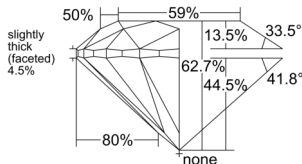

GIA®

FACSIMILE

GIA REPORT 6551497421

Verify this report at GIA.edu

GIA NATURAL DIAMOND DOSSIER®

June 17, 2026
GIA Report Number 6551497421
Shape and Cutting Style ..... Round Brilliant
Measurements ..... 5.43 - 5.46 x 3.42 mm

GRADING RESULTS

Carat Weight ..... 0.63 carat
Color Grade ..... F
Clarity Grade S11
Cut Grade ..... Excellent

ADDITIONAL GRADING INFORMATION

Polish ..... Excellent
Symmetry ..... Excellent
Fluorescence ..... None
Clarity Characteristics ..... Cloud, Crystal
Inscription(s): GIA 6551497421

PROPORTIONS

Profile to actual proportions