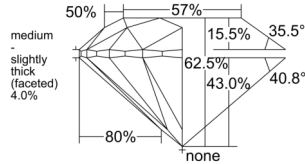

GIA®

FACSIMILE

GIA REPORT 6551497915

Verify this report at GIA.edu

GIA NATURAL DIAMOND DOSSIER®

June 16, 2026
GIA Report Number 6551497915
Shape and Cutting Style ..... Round Brilliant
Measurements ..... 5.09 - 5.11 x 3.19 mm

GRADING RESULTS

Carat Weight ..... 0.51 carat
Color Grade ..... F
Clarity Grade VVS1
Cut Grade ..... Excellent

ADDITIONAL GRADING INFORMATION

Polish ..... Excellent
Symmetry ..... Excellent
Fluorescence ..... Medium Blue
Clarity Characteristics ..... Pinpoint, Feather
Inscription(s): GIA 6551497915

PROPORTIONS

Profile to actual proportions