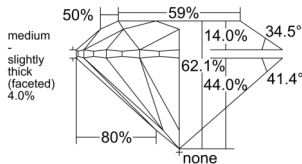

GIA®

FACSIMILE

GIA REPORT 6551503071

Verify this report at GIA.edu

GIA NATURAL DIAMOND DOSSIER®

June 16, 2026
GIA Report Number 6551503071
Shape and Cutting Style ..... Round Brilliant
Measurements ..... 4.90 - 4.92 x 3.05 mm

GRADING RESULTS

Carat Weight ..... 0.45 carat
Color Grade ..... E
Clarity Grade VS1
Cut Grade ..... Excellent

ADDITIONAL GRADING INFORMATION

Polish ..... Excellent
Symmetry ..... Excellent
Fluorescence ..... None
Clarity Characteristics ..... Feather, Pinpoint
Inscription(s): GIA 6551503071

PROPORTIONS

Profile to actual proportions