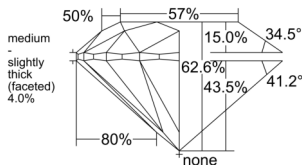

GIA®

FACSIMILE

GIA REPORT 6551517883

Verify this report at GIA.edu

GIA NATURAL DIAMOND DOSSIER®

June 19, 2026
GIA Report Number 6551517883
Shape and Cutting Style ..... Round Brilliant
Measurements ..... 4.54 - 4.55 x 2.84 mm

GRADING RESULTS

Carat Weight ..... 0.36 carat
Color Grade ..... K
Clarity Grade VVS1
Cut Grade ..... Excellent

ADDITIONAL GRADING INFORMATION

Polish ..... Excellent
Symmetry ..... Excellent
Fluorescence ..... None
Clarity Characteristics ..... Pinpoint, Feather
Inscription(s): GIA 6551517883

PROPORTIONS

GRADING SCALES

GIA COLOR SCALE	GIA CLARITY SCALE	GIA CUT SCALE	
D	FLAWLESS	EXCELLENT	
E	INTERNALLY FLAWLESS		
F		VVS₁	VERY GOOD
G	VVS₂		
H	VS₁	GOOD	
I	VS₂		
J	SI₁	FAIR	
K	SI₂		
L	I₁	POOR	
M			
N			
O	I₂		
P			
Q			
R	I₃		
S			
T			
U			
V			
W			
X			
Y			
Z