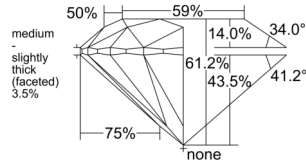

GIA®

FACSIMILE

GIA REPORT 6551519994

Verify this report at GIA.edu

GIA NATURAL DIAMOND DOSSIER®

June 19, 2026
GIA Report Number 6551519994
Shape and Cutting Style ..... Round Brilliant
Measurements ..... 4.29 - 4.32 x 2.63 mm

GRADING RESULTS

Carat Weight ..... 0.30 carat
Color Grade ..... D
Clarity Grade VS1
Cut Grade ..... Excellent

ADDITIONAL GRADING INFORMATION

Polish ..... Excellent
Symmetry ..... Excellent
Fluorescence ..... None
Clarity Characteristics..... Crystal, Cloud, Pinpoint
Inscription(s): GIA 6551519994

PROPORTIONS

Profile to actual proportions

GRADING SCALES

GIA COLOR SCALE	GIA CLARITY SCALE	GIA CUT SCALE	
D	FLAWLESS	EXCELLENT	
E	INTERNALLY FLAWLESS		
F		VVS₁	VERY GOOD
G	VVS₂		
H	VS₁	GOOD	
I	VS₂		
J	SI₁	FAIR	
K	SI₂		
L	I₁	POOR	
M			
N			
O	I₂		
P			
Q			
R	I₃		
S			
T			
U			
V			
W			
X			
Y			
Z