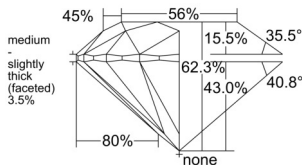

GIA®

FACSIMILE

GIA REPORT 6551527381

Verify this report at GIA.edu

GIA NATURAL DIAMOND DOSSIER®

June 22, 2026
GIA Report Number 6551527381
Shape and Cutting Style ..... Round Brilliant
Measurements ..... 4.40 - 4.43 x 2.75 mm

GRADING RESULTS

Carat Weight ..... 0.33 carat
Color Grade ..... H
Clarity Grade VS2
Cut Grade ..... Excellent

ADDITIONAL GRADING INFORMATION

Polish ..... Excellent
Symmetry ..... Excellent
Fluorescence ..... None
Clarity Characteristics..... Cloud, Feather, Crystal
Inspection(s): GIA 6551527381

PROPORTIONS

Profile to actual proportions