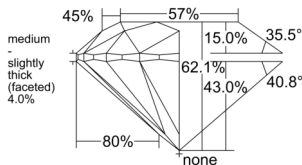

GIA®

FACSIMILE

GIA REPORT 6551527996

Verify this report at GIA.edu

GIA NATURAL DIAMOND DOSSIER®

June 20, 2026
GIA Report Number 6551527996
Shape and Cutting Style ..... Round Brilliant
Measurements ..... 4.69 - 4.71 x 2.92 mm

GRADING RESULTS

Carat Weight ..... 0.40 carat
Color Grade ..... G
Clarity Grade VVS1
Cut Grade ..... Excellent

ADDITIONAL GRADING INFORMATION

Polish ..... Excellent
Symmetry ..... Excellent
Fluorescence ..... Medium Blue
Clarity Characteristics..... Cloud, Pinpoint, Feather
Inscription(s): GIA 6551527996

PROPORTIONS

GRADING SCALES

GIA COLOR SCALE

COLOURESS	D
	E
	F
	G
	H
	I
NEAR COLOURESS	J
	K
	L
FAIN	M
	N
	O
	P
	Q
	R
	S
	T
	U
	V
	W
	X
	Y
LIGHT	Z

GIA CLARITY SCALE

FLAWLESS	INTERNAL FLAWLESS	
		FLAWLESS
VERY VERY SLIGHTLY INCLUDED	VVS₁	
	VVS₂	
VERY SLIGHTLY INCLUDED	VS₁	
	VS₂	
SLIGHTLY INCLUDED	SI₁	
	SI₂	
INCLUDED	I₁	
	I₂	
	I₃	

GIA CUT SCALE

EXCELLENT
VERY GOOD
GOOD
FAIR
POOR