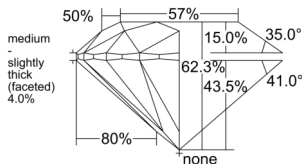

GIA®

FACSIMILE

GIA REPORT 6551528380

Verify this report at GIA.edu

GIA NATURAL DIAMOND DOSSIER®

June 20, 2026
GIA Report Number 6551528380
Shape and Cutting Style ..... Round Brilliant
Measurements ..... 4.52 - 4.55 x 2.83 mm

GRADING RESULTS

Carat Weight ..... 0.36 carat
Color Grade ..... D
Clarity Grade VS1
Cut Grade ..... Excellent

ADDITIONAL GRADING INFORMATION

Polish ..... Excellent
Symmetry ..... Excellent
Fluorescence ..... None
Clarity Characteristics..... Crystal, Pinpoint
Inscription(s): GIA 6551528380

PROPORTIONS

GRADING SCALES

GIA COLOR SCALE

COLOURLESS	D
	E
	F
	G
	H
	I
NEAR COLOURLESS	J
	K
	L
FAIN	M
	N
	O
	P
VERY LIGHT	Q
	R
	S
	T
	U
	V
	W
	X
	Y
LIGHT	Z

GIA CLARITY SCALE

FLAWLESS	INTERNAL FLAWLESS	
		FLAWLESS
VERY VERY SLIGHTLY INCLUDED	VERY SLIGHTLY INCLUDED	
		VVS₁
	VVS₂	
SLIGHTLY INCLUDED	INCLUDED	
		VS₁
	VS₂	
	SI₁	
	SI₂	
	I₁	
	I₂	
	I₃	

GIA CUT SCALE

EXCELLENT
VERY GOOD
GOOD
FAIR
POOR