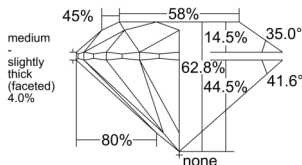

GIA®

FACSIMILE

GIA REPORT 6551528404

Verify this report at GIA.edu

GIA NATURAL DIAMOND DOSSIER®

June 20, 2026
GIA Report Number 6551528404
Shape and Cutting Style ..... Round Brilliant
Measurements ..... 4.72 - 4.75 x 2.97 mm

GRADING RESULTS

Carat Weight ..... 0.41 carat
Color Grade ..... E
Clarity Grade VVS1
Cut Grade ..... Excellent

ADDITIONAL GRADING INFORMATION

Polish ..... Excellent
Symmetry ..... Excellent
Fluorescence ..... None
Clarity Characteristics ..... Pinpoint, Feather
Inscription(s): GIA 6551528404

PROPORTIONS

Profile to actual proportions