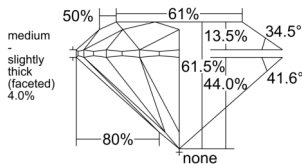

GIA®

FACSIMILE

GIA REPORT 6551528647

Verify this report at GIA.edu

GIA NATURAL DIAMOND DOSSIER®

June 18, 2026
GIA Report Number 6551528647
Shape and Cutting Style ..... Round Brilliant
Measurements ..... 5.08 - 5.11 x 3.14 mm

GRADING RESULTS

Carat Weight ..... 0.50 carat
Color Grade ..... G
Clarity Grade VS1
Cut Grade ..... Excellent

ADDITIONAL GRADING INFORMATION

Polish ..... Excellent
Symmetry ..... Very Good
Fluorescence ..... None
Clarity Characteristics ..... Feather, Pinpoint
Inscription(s): GIA 6551528647

PROPORTIONS

Profile to actual proportions