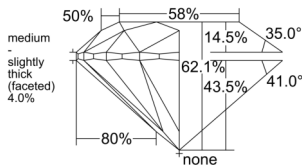

GIA®

FACSIMILE

GIA REPORT 6551528721

Verify this report at GIA.edu

GIA NATURAL DIAMOND DOSSIER®

June 20, 2026
GIA Report Number 6551528721
Shape and Cutting Style ..... Round Brilliant
Measurements ..... 4.72 - 4.74 x 2.94 mm

GRADING RESULTS

Carat Weight ..... 0.40 carat
Color Grade ..... D
Clarity Grade S11
Cut Grade ..... Excellent

ADDITIONAL GRADING INFORMATION

Polish ..... Excellent
Symmetry ..... Excellent
Fluorescence ..... Medium Blue
Clarity Characteristics ..... Crystal, Cloud
Inscription(s): GIA 6551528721

PROPORTIONS

GRADING SCALES

GIA COLOR SCALE

COLORLESS	D
	E
	F
	G
	H
	I
	J
NEAR COLORLESS	K
	L
FAIN	M
	N
	O
	P
	Q
	R
	S
	T
	U
	V
	W
	X
	Y
LIGHT	Z

GIA CLARITY SCALE

FLAWLESS	INTERNAL FLAWLESS	
		FLAWLESS
VERY VERY SLIGHTLY INCLUDED	VVS₁	
	VVS₂	
VERY SLIGHTLY INCLUDED	VS₁	
	VS₂	
SLIGHTLY INCLUDED	SI₁	
	SI₂	
INCLUDED	I₁	
	I₂	
	I₃	

GIA CUT SCALE

EXCELLENT
VERY GOOD
GOOD
FAIR
POOR