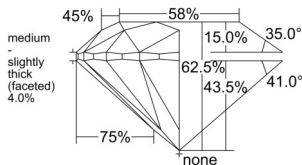

GIA®

FACSIMILE

GIA REPORT 6551529705

Verify this report at GIA.edu

GIA NATURAL DIAMOND DOSSIER®

June 19, 2026
GIA Report Number 6551529705
Shape and Cutting Style ..... Round Brilliant
Measurements ..... 4.21 - 4.24 x 2.64 mm

GRADING RESULTS

Carat Weight ..... 0.29 carat
Color Grade ..... E
Clarity Grade VVS1
Cut Grade ..... Excellent

ADDITIONAL GRADING INFORMATION

Polish ..... Excellent
Symmetry ..... Excellent
Fluorescence ..... None
Clarity Characteristics..... Pinpoint, Feather, Indented Natural
Inscription(s): GIA 6551529705

PROPORTIONS

Profile to actual proportions

GRADING SCALES

GIA COLOR SCALE	GIA CLARITY SCALE	GIA CUT SCALE
D	FLAWLESS	EXCELLENT
E	INTERNALLY FLAWLESS	
F	VVS₁	VERY GOOD
G		
H	VS₁	GOOD
I		
J	SI₁	FAIR
K		
L	I₁	POOR
M		
N	I₂	
O		
P	I₃	
Q		
R		
S		
T		
U		
V		
W		
X		
Y		
Z