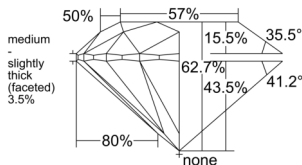

GIA®

FACSIMILE

GIA REPORT 6551529880

Verify this report at GIA.edu

GIA NATURAL DIAMOND DOSSIER®

June 18, 2026
GIA Report Number 6551529880
Shape and Cutting Style ..... Round Brilliant
Measurements ..... 5.42 - 5.45 x 3.41 mm

GRADING RESULTS

Carat Weight ..... 0.62 carat
Color Grade ..... G
Clarity Grade S11
Cut Grade ..... Excellent

ADDITIONAL GRADING INFORMATION

Polish ..... Excellent
Symmetry ..... Excellent
Fluorescence ..... None
Clarity Characteristics ..... Cloud, Crystal
Inscription(s): GIA 6551529880

PROPORTIONS

GRADING SCALES

GIA COLOR SCALE	GIA CLARITY SCALE	GIA CUT SCALE	
D	FLAWLESS	EXCELLENT	
E	INTERNALLY FLAWLESS		
F		VVS₁	VERY GOOD
G	VVS₂		
H	VS₁	GOOD	
I	VS₂		
J	S1₁	FAIR	
K	S1₂		
L	I₁	POOR	
M	I₂		
N	I₃		
O			
P			
Q			
R			
S			
T			
U			
V			
W			
X			
Y			
Z