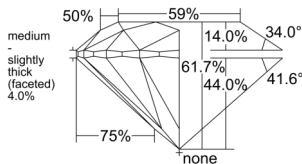

GIA®

FACSIMILE

GIA REPORT 6551529934

Verify this report at GIA.edu

GIA NATURAL DIAMOND DOSSIER®

June 19, 2026
GIA Report Number 6551529934
Shape and Cutting Style ..... Round Brilliant
Measurements ..... 4.37 - 4.40 x 2.70 mm

GRADING RESULTS

Carat Weight ..... 0.31 carat
Color Grade ..... E
Clarity Grade VS2
Cut Grade ..... Excellent

ADDITIONAL GRADING INFORMATION

Polish ..... Excellent
Symmetry ..... Excellent
Fluorescence ..... None
Clarity Characteristics..... Cloud, Crystal, Feather
Inscription(s): GIA 6551529934

PROPORTIONS

Profile to actual proportions