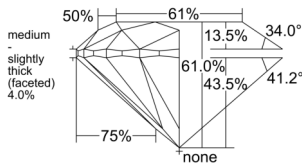

GIA®

FACSIMILE

GIA REPORT 6551531175

Verify this report at GIA.edu

GIA NATURAL DIAMOND DOSSIER®

June 22, 2026
GIA Report Number 6551531175
Shape and Cutting Style ..... Round Brilliant
Measurements ..... 4.72 - 4.75 x 2.89 mm

GRADING RESULTS

Carat Weight ..... 0.40 carat
Color Grade ..... G
Clarity Grade S11
Cut Grade ..... Excellent

ADDITIONAL GRADING INFORMATION

Polish ..... Excellent
Symmetry ..... Excellent
Fluorescence ..... None
Clarity Characteristics..... Crystal, Cloud, Feather
Inscription(s): GIA 6551531175

PROPORTIONS

Profile to actual proportions