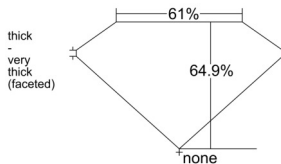

GIA®

FACSIMILE

GIA REPORT 6551532144

Verify this report at GIA.edu

GIA NATURAL DIAMOND DOSSIER®

June 19, 2026
GIA Report Number 6551532144
Shape and Cutting Style ..... Marquise Brilliant
Measurements ..... 8.12 x 4.32 x 2.80 mm

GRADING RESULTS

Carat Weight ..... 0.60 carat
Color Grade ..... F
Clarity Grade VS2

ADDITIONAL GRADING INFORMATION

Polish ..... Very Good
Symmetry ..... Very Good
Fluorescence ..... Faint
Clarity Characteristics ..... Crystal, Cloud, Needle
Inscription(s): GIA 6551532144

PROPORTIONS

Profile not to actual proportions

GRADING SCALES

GIA COLOR SCALE		GIA CLARITY SCALE			
COLORLESS	D	VERY VERY SLIGHTLY INCLUDED	FLAWLESS		
	E		INTERNALLY FLAWLESS		
	F	VERY SLIGHTLY INCLUDED	VVS₁		
	G		VVS₂		
	H		VS₁		
	NEAR COLORLESS	I	VERY SLIGHTLY INCLUDED	VS₂	
		J		SI₁	
		FAINT	K	SLIGHTLY INCLUDED	SI₂
			L		I₁
			M		I₂
VERT LIGHT	N	INCLUDED	I₃		
	O				
	P				
	Q				
	R				
	S				
	T				
LIGHT	U				
	V				
	W				
	X				
Y					
Z