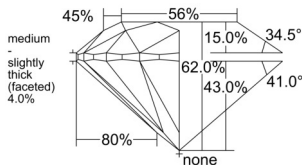

GIA®

FACSIMILE

GIA REPORT 6551535598

Verify this report at GIA.edu

GIA NATURAL DIAMOND DOSSIER®

June 19, 2026
GIA Report Number 6551535598
Shape and Cutting Style ..... Round Brilliant
Measurements ..... 4.32 - 4.34 x 2.68 mm

GRADING RESULTS

Carat Weight ..... 0.31 carat
Color Grade ..... F
Clarity Grade VS1
Cut Grade ..... Excellent

ADDITIONAL GRADING INFORMATION

Polish ..... Excellent
Symmetry ..... Excellent
Fluorescence ..... None
Clarity Characteristics..... Feather, Cloud, Needle, Pinpoint
Inscription(s): GIA 6551535598

PROPORTIONS

Profile to actual proportions