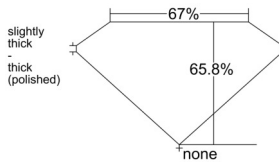

GIA®

FACSIMILE

GIA REPORT 6551540451

Verify this report at GIA.edu

GIA NATURAL DIAMOND DOSSIER®

June 22, 2026
GIA Report Number 6551540451
Shape and Cutting Style ..... **Cut-Cornered Rectangular Modified Brilliant**
Measurements ..... 6.43 x 4.76 x 3.13 mm

GRADING RESULTS

Carat Weight ..... 0.80 carat
Color Grade ..... D
Clarity Grade VS2

ADDITIONAL GRADING INFORMATION

Polish ..... Excellent
Symmetry ..... Excellent
Fluorescence ..... None
Clarity Characteristics ..... Cloud, Crystal
Inscription(s): GIA 6551540451

PROPORTIONS

Profile not to actual proportions

GRADING SCALES

GIA COLOR SCALE		GIA CLARITY SCALE			
COLORLESS	D	VERY VERY SLIGHTLY INCLUDED	FLAWLESS		
	E		INTERNALLY FLAWLESS		
	F		VVS₁		
	G		VVS₂		
	NEAR COLORLESS	H	VERY SLIGHTLY INCLUDED	VS₁	
		I		VS₂	
		FAINT	J	SLIGHTLY INCLUDED	SI₁
			K		SI₂
	L		I₁		
	M		I₂		
N	I₃				
O					
VERT LIGHT	P	INCLUDED			
	Q				
	R				
	S				
	T				
	U				
	V				
	W				
LIGHT	X				
	Y				
	Z