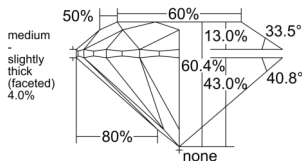

GIA®

FACSIMILE

GIA REPORT 6551553455

Verify this report at GIA.edu

GIA NATURAL DIAMOND DOSSIER®

June 25, 2026
GIA Report Number 6551553455
Shape and Cutting Style ..... Round Brilliant
Measurements ..... 4.48 - 4.49 x 2.71 mm

GRADING RESULTS

Carat Weight ..... 0.33 carat
Color Grade ..... E
Clarity Grade VS1
Cut Grade ..... Excellent

ADDITIONAL GRADING INFORMATION

Polish ..... Excellent
Symmetry ..... Excellent
Fluorescence ..... None
Clarity Characteristics..... Cloud, Crystal, Feather, Pinpoint
Inscription(s): GIA 6551553455

PROPORTIONS

Profile to actual proportions