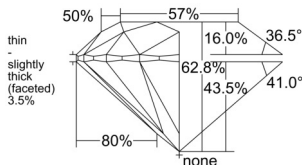

GIA®

FACSIMILE

GIA REPORT 6551559272

Verify this report at GIA.edu

GIA NATURAL DIAMOND DOSSIER®

June 24, 2026
GIA Report Number 6551559272
Shape and Cutting Style ..... Round Brilliant
Measurements ..... 5.37 - 5.40 x 3.38 mm

GRADING RESULTS

Carat Weight ..... 0.60 carat
Color Grade ..... D
Clarity Grade VS2
Cut Grade ..... Excellent

ADDITIONAL GRADING INFORMATION

Polish ..... Excellent
Symmetry ..... Excellent
Fluorescence ..... Strong Blue
Clarity Characteristics ..... Cloud, Crystal
Inscription(s): GIA 6551559272

PROPORTIONS

GRADING SCALES

GIA COLOR SCALE

COLOREDNESS	D
	E
	F
	G
	H
	I
	J
NEAR COLORLESS	K
	L
Faint	M
	N
	O
	P
Very Light	Q
	R
	S
	T
	U
	V
	W
	X
	Y
Light	Z

GIA CLARITY SCALE

FLAWLESS	VERY VERY SLIGHTLY INCLUDED	VS₁	VS₂	SI₁	SI₂	I₁	I₂	I₃	
									FLAWLESS
INTERNALLY FLAWLESS	VERY SLIGHTLY INCLUDED	VS₁	VS₂	SI₁	SI₂	I₁	I₂	I₃	

GIA CUT SCALE

EXCELLENT
VERY GOOD
GOOD
FAIR
POOR