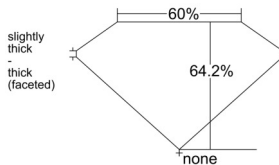

GIA®

FACSIMILE

GIA REPORT 6551566181

Verify this report at GIA.edu

GIA NATURAL DIAMOND DOSSIER®

June 25, 2026
GIA Report Number 6551566181
Shape and Cutting Style ..... Oval Brilliant
Measurements ..... 5.10 x 3.78 x 2.43 mm

GRADING RESULTS

Carat Weight ..... 0.30 carat
Color Grade ..... G
Clarity Grade VS1

ADDITIONAL GRADING INFORMATION

Polish ..... Excellent
Symmetry ..... Very Good
Fluorescence ..... Strong Blue
Clarity Characteristics ..... Crystal
Inscription(s): GIA 6551566181

PROPORTIONS

Profile not to actual proportions

GRADING SCALES

GIA COLOR SCALE		GIA CLARITY SCALE			
COLORLESS	D	VERY VERY SLIGHTLY INCLUDED	FLAWLESS		
	E		INTERNALLY FLAWLESS		
	F	VERY SLIGHTLY INCLUDED	VVS₁		
	G		VVS₂		
	H		VS₁		
	NEAR COLORLESS	I	SLIGHTLY INCLUDED	VS₂	
		J		SI₁	
		FAINT	K	INCLUDED	SI₂
			L		I₁
			M		I₂
VERT LIGHT	N	LIGHT	I₃		
	O				
	P				
	Q				
	R