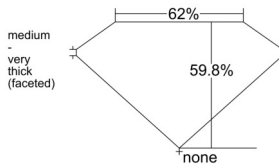

GIA®

FACSIMILE

GIA REPORT 6551567270

Verify this report at GIA.edu

GIA NATURAL DIAMOND DOSSIER®

June 24, 2026
GIA Report Number 6551567270
Shape and Cutting Style ..... Heart Brilliant
Measurements ..... 5.22 x 6.19 x 3.70 mm

GRADING RESULTS

Carat Weight ..... 0.70 carat
Color Grade ..... J
Clarity Grade VS2

ADDITIONAL GRADING INFORMATION

Polish ..... Excellent
Symmetry ..... Very Good
Fluorescence ..... None
Clarity Characteristics ..... Crystal, Feather
Inscription(s): GIA 6551567270

PROPORTIONS

Profile not to actual proportions

GRADING SCALES

GIA COLOR SCALE		GIA CLARITY SCALE			
COLORLESS	D	VERY VERY SLIGHTLY INCLUDED	FLAWLESS		
	E		INTERNALLY FLAWLESS		
	F	VERY SLIGHTLY INCLUDED	VVS₁		
	G		VVS₂		
	H		VS₁		
	NEAR COLORLESS	I	SLIGHTLY INCLUDED	VS₂	
		J		SI₁	
		FAINT	K	INCLUDED	SI₂
			L		I₁
			M		I₂
VERT LIGHT	N	LIGHT	I₃		
	O				
	P				
	Q				
	R