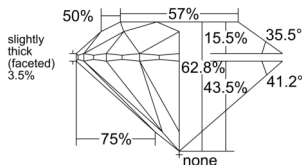

GIA®

FACSIMILE

GIA REPORT 6551570581

Verify this report at GIA.edu

GIA NATURAL DIAMOND DOSSIER®

June 24, 2026
GIA Report Number 6551570581
Shape and Cutting Style ..... Round Brilliant
Measurements ..... 5.88 - 5.91 x 3.71 mm

GRADING RESULTS

Carat Weight ..... 0.80 carat
Color Grade L
Clarity Grade VVS2
Cut Grade ..... Excellent

ADDITIONAL GRADING INFORMATION

Polish ..... Excellent
Symmetry ..... Excellent
Fluorescence ..... Faint
Clarity Characteristics..... Pinpoint, Feather, Cloud
Inscription(s): GIA 6551570581

PROPORTIONS

Profile to actual proportions