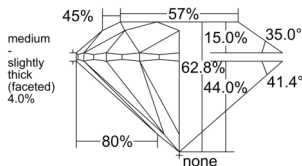

GIA®

FACSIMILE

GIA NATURAL DIAMOND DOSSIER®

June 26, 2026
GIA Report Number 6551575144
Shape and Cutting Style ..... Round Brilliant
Measurements ..... 4.73 - 4.75 x 2.98 mm

GRADING RESULTS

Carat Weight ..... 0.41 carat
Color Grade ..... H
Clarity Grade S11
Cut Grade ..... Excellent

ADDITIONAL GRADING INFORMATION

Polish ..... Excellent
Symmetry ..... Excellent
Fluorescence ..... None
Clarity Characteristics ..... Cloud, Crystal
Inscription(s): GIA 6551575144

GIA REPORT 6551575144

Verify this report at GIA.edu

PROPORTIONS

Profile to actual proportions