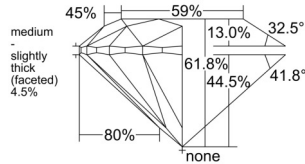

GIA®

FACSIMILE

GIA REPORT 6551576376

Verify this report at GIA.edu

GIA NATURAL DIAMOND DOSSIER®

June 25, 2026
GIA Report Number 6551576376
Shape and Cutting Style ..... Round Brilliant
Measurements ..... 4.34 - 4.36 x 2.69 mm

GRADING RESULTS

Carat Weight ..... 0.31 carat
Color Grade ..... E
Clarity Grade VS1
Cut Grade ..... Excellent

ADDITIONAL GRADING INFORMATION

Polish ..... Excellent
Symmetry ..... Excellent
Fluorescence ..... None
Clarity Characteristics..... Crystal, Feather, Needle, Pinpoint
Inscription(s): GIA 6551576376

PROPORTIONS

Profile to actual proportions