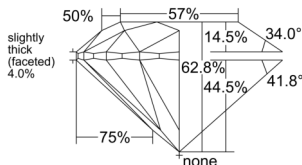

GIA®

FACSIMILE

GIA REPORT 6551585336

Verify this report at GIA.edu

GIA NATURAL DIAMOND DOSSIER®

June 27, 2026
GIA Report Number 6551585336
Shape and Cutting Style ..... Round Brilliant
Measurements ..... 4.53 - 4.55 x 2.85 mm

GRADING RESULTS

Carat Weight ..... 0.36 carat
Color Grade ..... D
Clarity Grade S11
Cut Grade ..... Excellent

ADDITIONAL GRADING INFORMATION

Polish ..... Excellent
Symmetry ..... Excellent
Fluorescence ..... None
Clarity Characteristics ..... Crystal
Inscription(s): GIA 6551585336

PROPORTIONS

Profile to actual proportions