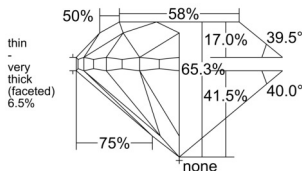

GIA®

FACSIMILE

GIA REPORT 6551586159

Verify this report at GIA.edu

GIA NATURAL DIAMOND DOSSIER®

June 26, 2026
GIA Report Number 6551586159
Shape and Cutting Style ..... Round Brilliant
Measurements ..... 4.10 - 4.14 x 2.69 mm

GRADING RESULTS

Carat Weight ..... 0.30 carat
Color Grade ..... E
Clarity Grade S11
Cut Grade ..... Good

ADDITIONAL GRADING INFORMATION

Polish ..... Excellent
Symmetry ..... Very Good
Fluorescence ..... None
Clarity Characteristics..... Cloud, Crystal, Indented Natural
Inscription(s): GIA 6551586159

PROPORTIONS

GRADING SCALES

GIA COLOR SCALE

COLORLESS	D
	E
	F
	G
	H
	I
	J
NEAR COLORLESS	K
	L
Faint	M
	N
	O
	P
Very Light	Q
	R
	S
	T
	U
	V
	W
	X
	Y
Light	Z

GIA CLARITY SCALE

FLAWLESS	VERY VERY SLIGHTLY INCLUDED	VVS₁	
			VVS₂
INTERNALLY FLAWLESS	VERY SLIGHTLY INCLUDED	VS₁	
		VS₂	
SLIGHTLY INCLUDED	SLIGHTLY INCLUDED	S1₁	
		S1₂	
INCLUDED	INCLUDED	I₁	
		I₂	
		I₃	

GIA CUT SCALE

EXCELLENT
VERY GOOD
GOOD
FAIR
POOR