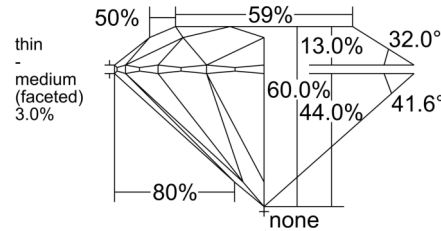

GIA NATURAL DIAMOND GRADING REPORT

July 07, 2026
GIA Report Number 6551592928
Shape and Cutting Style ..... Round Brilliant
Measurements ..... 6.55 - 6.57 x 3.94 mm

GRADING RESULTS

Carat Weight ..... 1.01 carat
Color Grade ..... G
Clarity Grade VVS1
Cut Grade ..... Excellent

ADDITIONAL GRADING INFORMATION

Polish ..... Excellent
Symmetry ..... Excellent
Fluorescence ..... None
Inscription(s): GIA 6551592928

PROPORTIONS

Profile to actual proportions